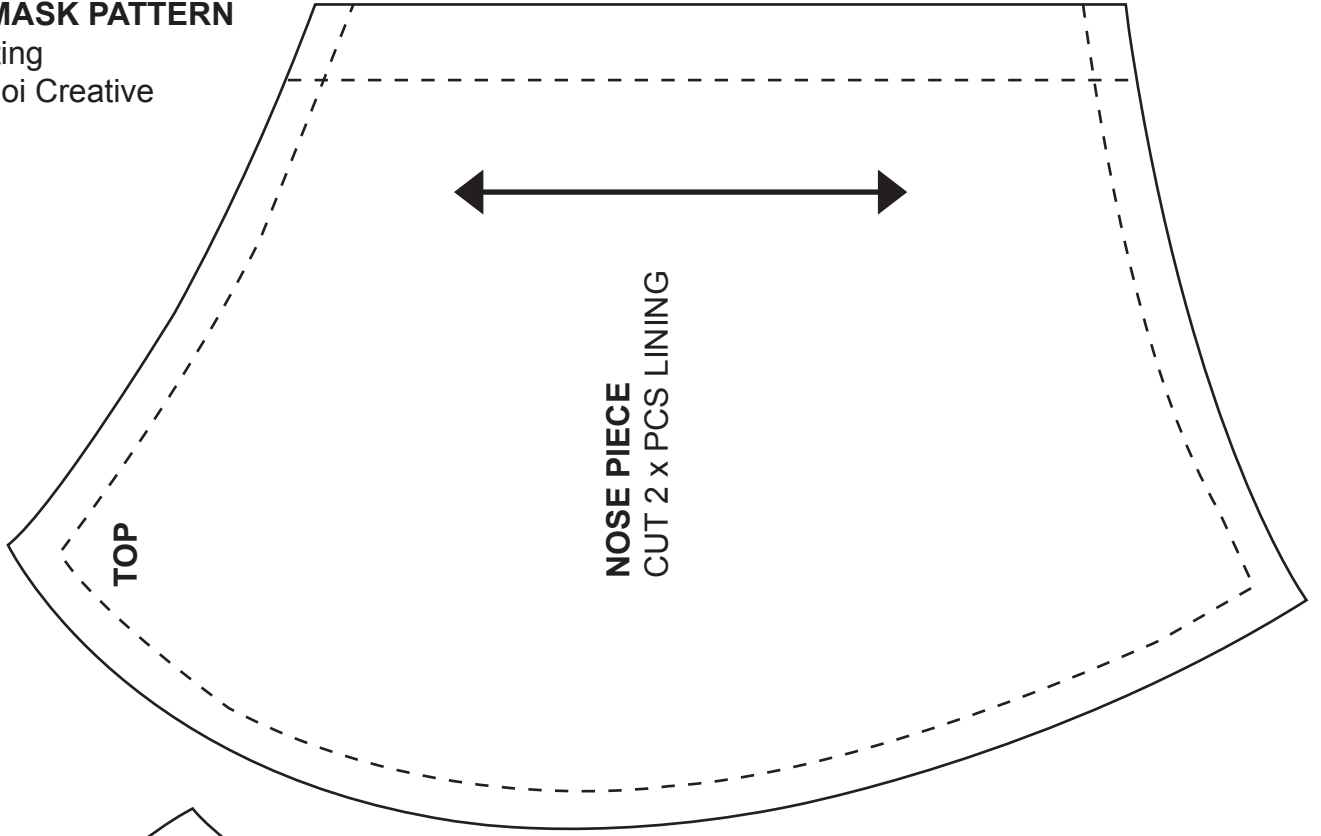

FACE MASK PATTERN

A4 printing

© Langloi Creative

This box is 8cm long - use it to check the scale

This box is 3" long - use it to check the scale