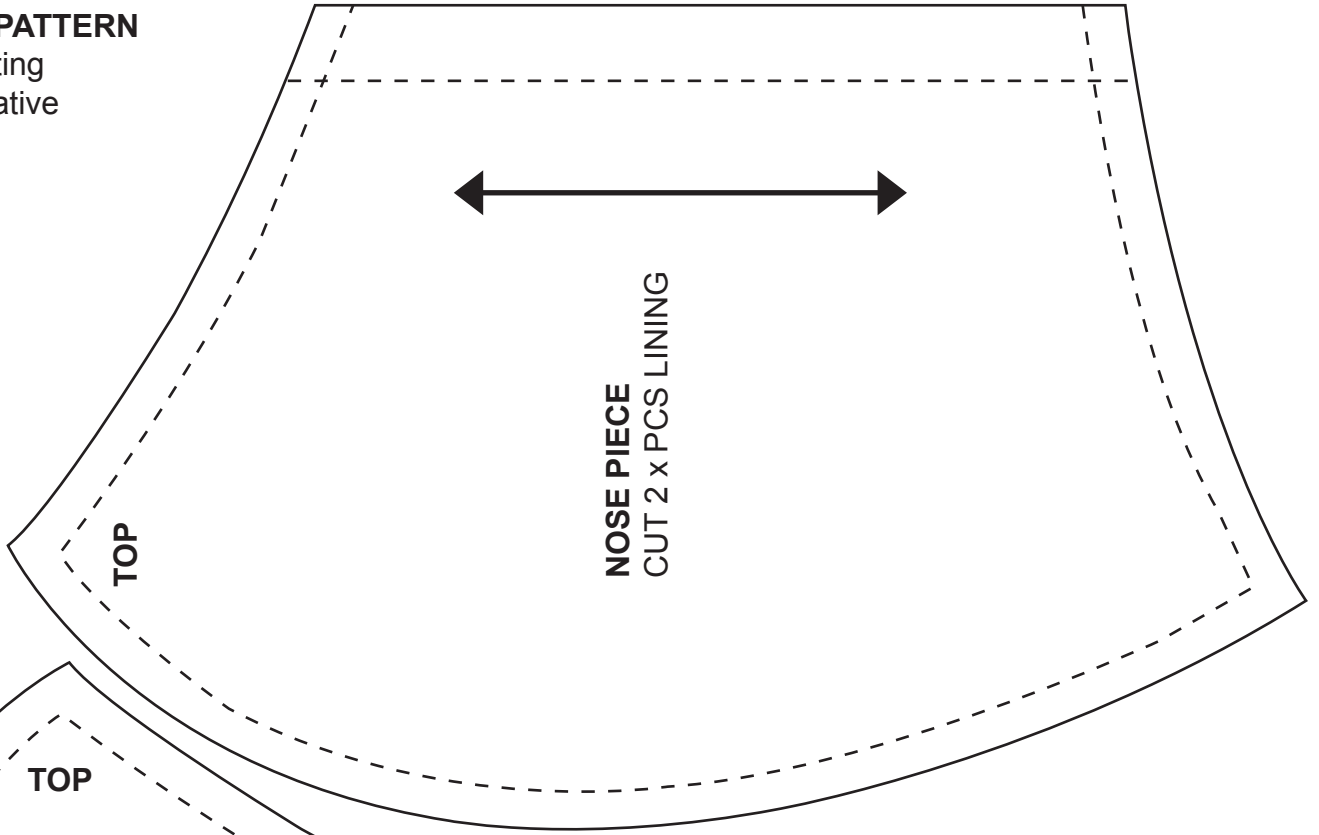

**FACE MASK PATTERN**

US Letter printing

© Langloi Creative

This box is 3" long - use it to check the scale

This box is 8cm long - use it to check the scale