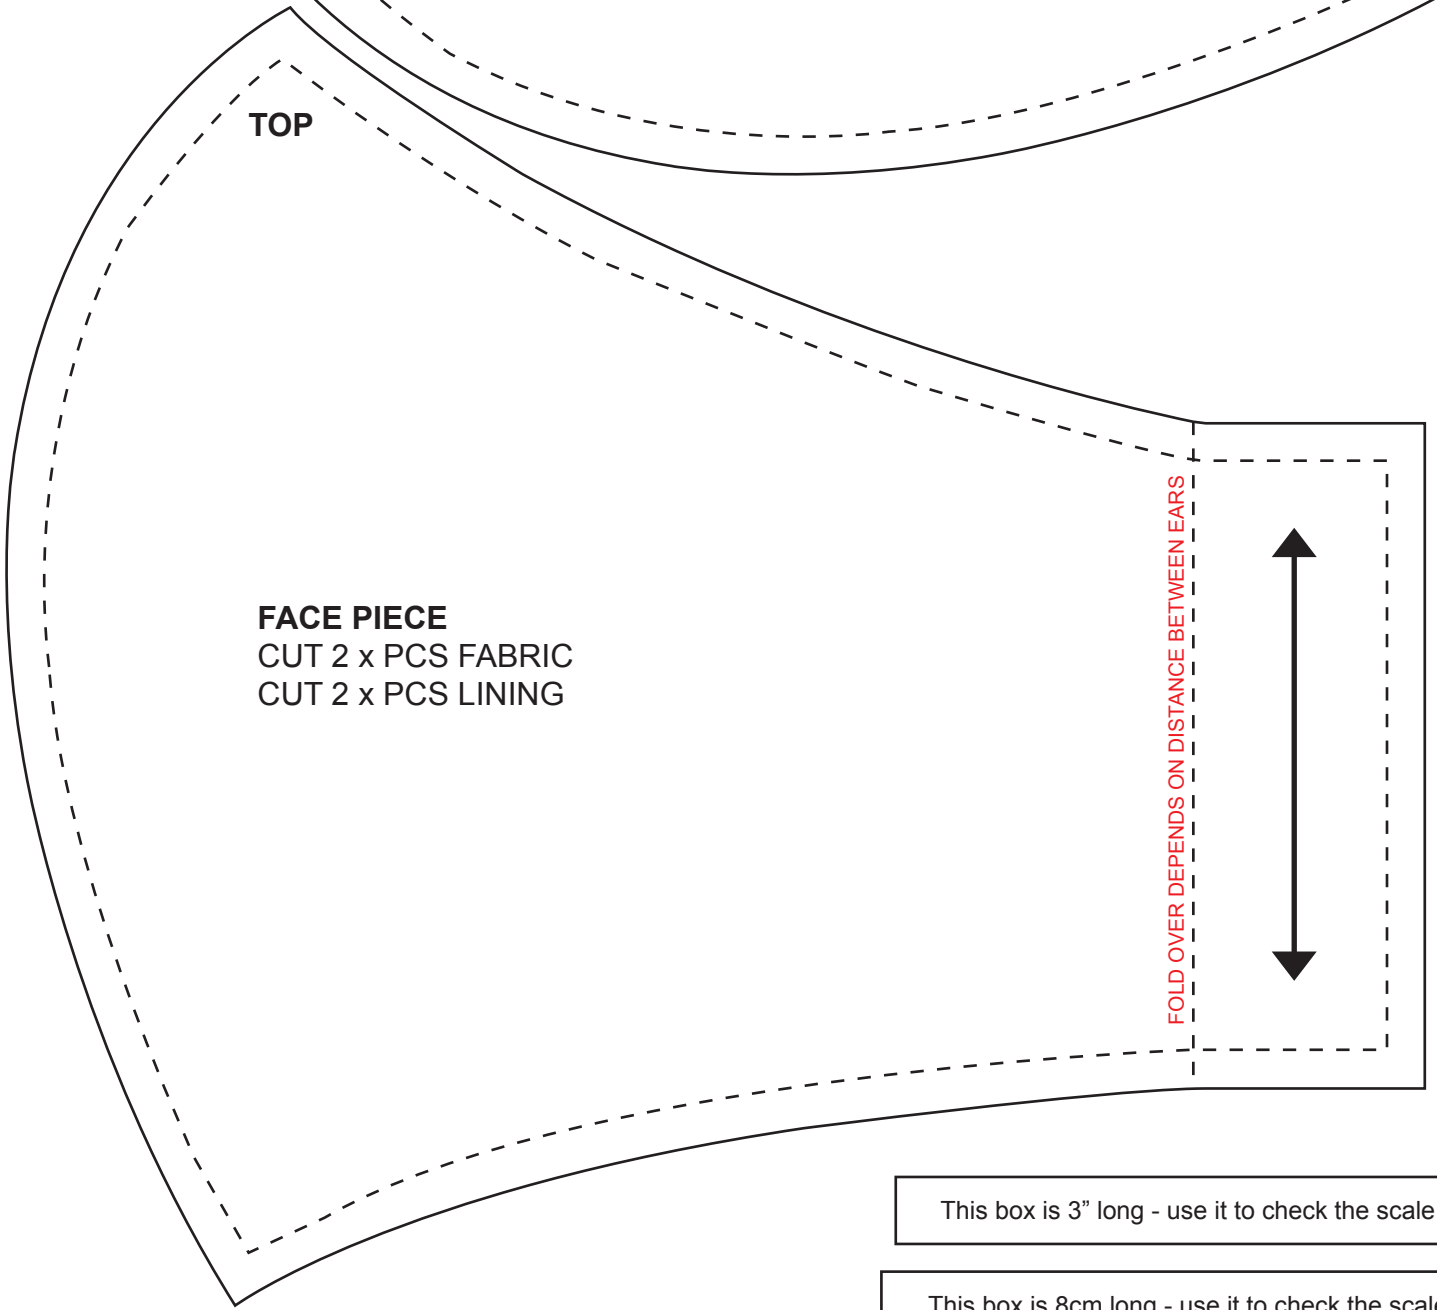

**FACE MASK PATTERN**

US Letter printing

© Langloi Creative

This box is 3" long - use it to check the scale

This box is 8cm long - use it to check the scale